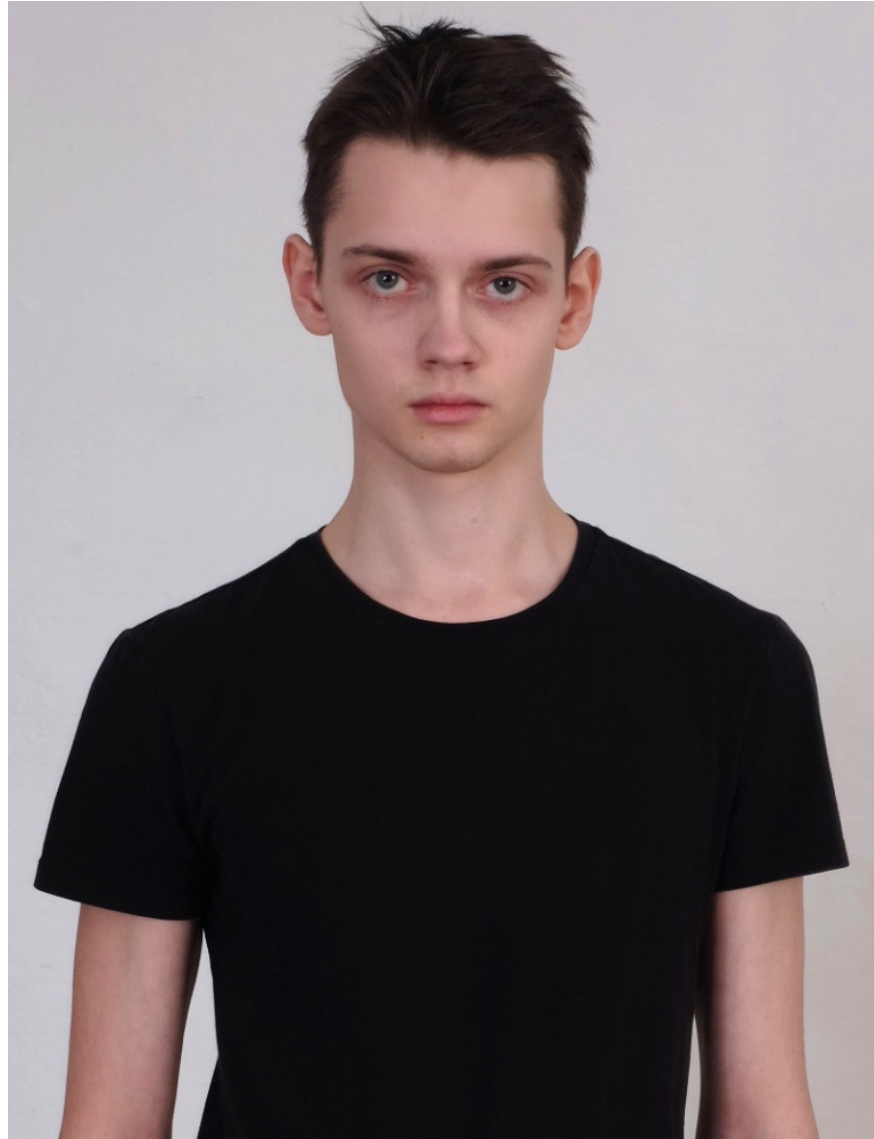

# THE CLAW

[ M O D E L S ]

**ILIA KHROMOV**

Height: 189cm / 6' 2½" Chest: 87cm / 34½" Waist: 71cm / 28" Hips: 92cm / 92 Shoes: 45 EU / 11 US / 10.5 UK

# THE CLAW

[MODELS]

**ILIA KHROMOV**

Height: 189cm / 6' 2½" Chest: 87cm / 34½" Waist: 71cm / 28" Hips: 92cm / 92 Shoes: 45 EU / 11 US / 10.5 UK