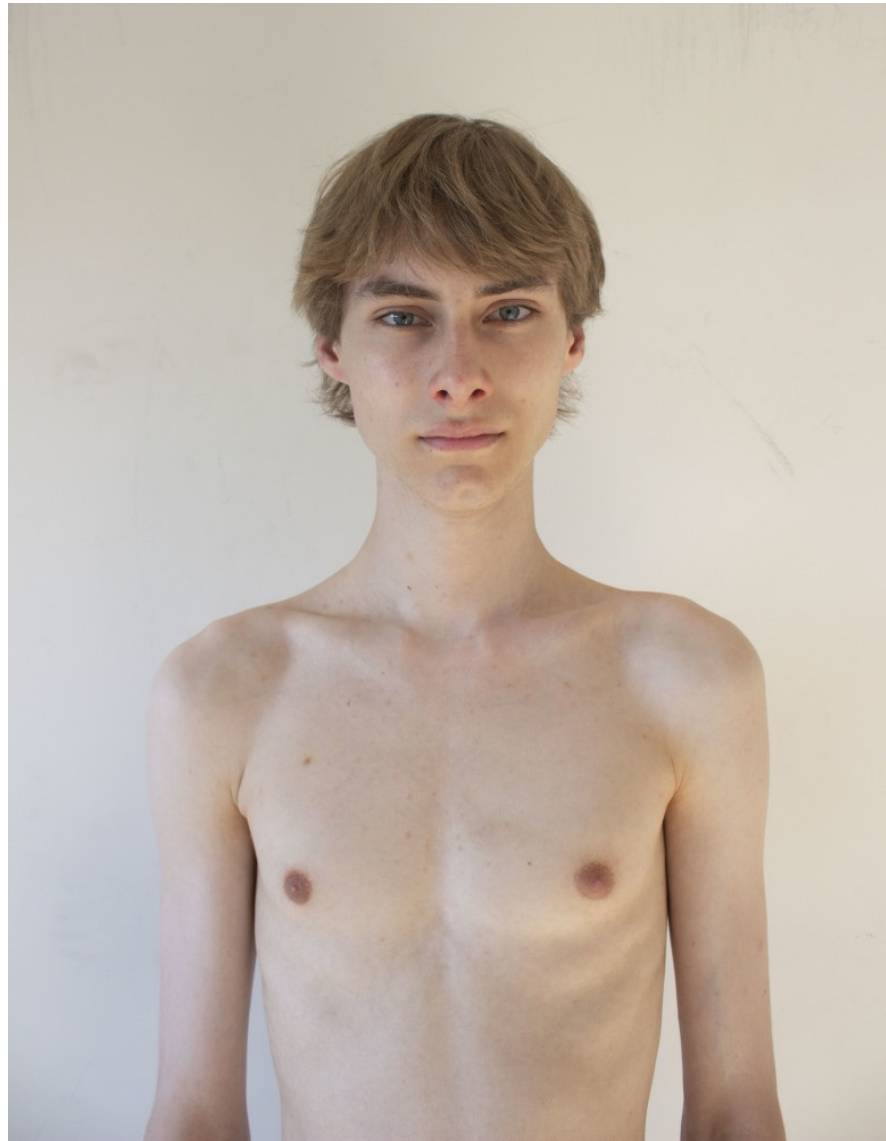

THE CLAW

[M O D E L S]

FRANCIS ELLIS

Height: 189cm / 6' 2½" Chest: 88.5cm / 35" Waist: 68cm / 27" Hips: 89cm / 89 Shoes: 45 EU / 11 US / 10.5 UK Hair: Dark blond Eyes: Blue

THE CLAW

[M O D E L S]

FRANCIS ELLIS

Height: 189cm / 6' 2½" Chest: 88.5cm / 35" Waist: 68cm / 27" Hips: 89cm / 89 Shoes: 45 EU / 11 US / 10.5 UK Hair: Dark blond Eyes: Blue

THE CLAW

[M O D E L S]

FRANCIS ELLIS

Height: 189cm / 6' 2½" Chest: 88.5cm / 35" Waist: 68cm / 27" Hips: 89cm / 89 Shoes: 45 EU / 11 US / 10.5 UK Hair: Dark blond Eyes: Blue

THE CLAW

[M O D E L S]

FRANCIS ELLIS

Height: 189cm / 6' 2½" Chest: 88.5cm / 35" Waist: 68cm / 27" Hips: 89cm / 89 Shoes: 45 EU / 11 US / 10.5 UK Hair: Dark blond Eyes: Blue