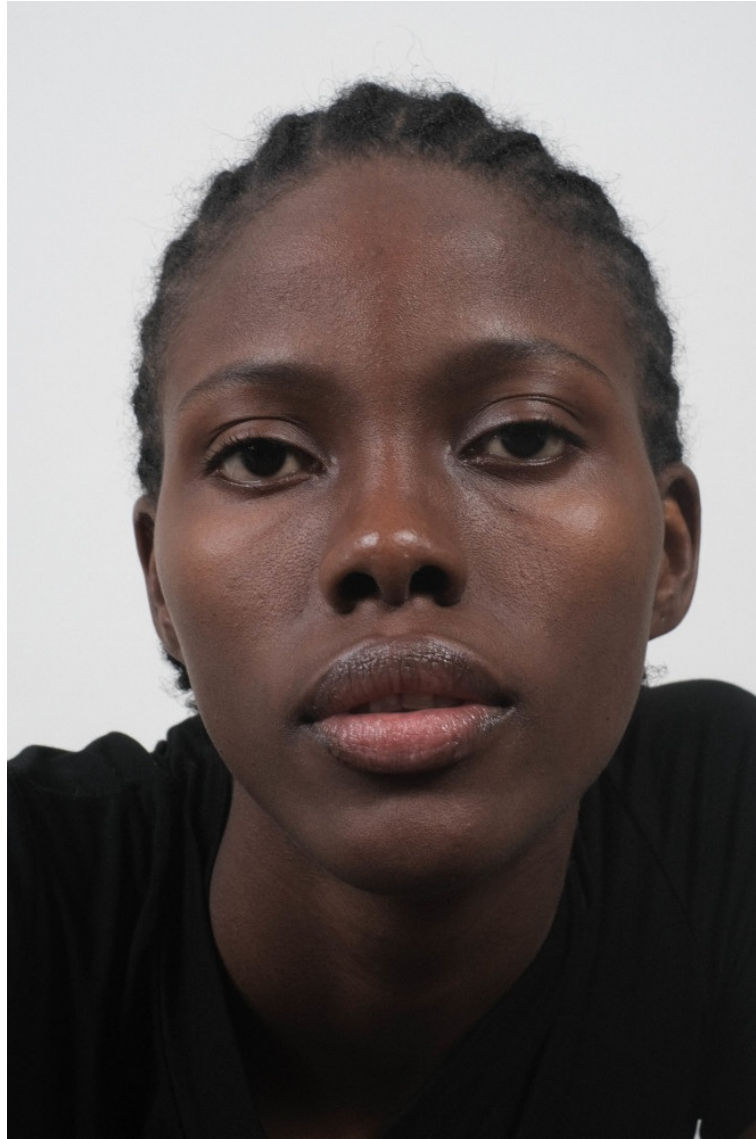

THE CLAW

[M O D E L S]

MARVELOUS MAMURO

Height: 177.5cm / 5' 10" Bust: 75cm / 29½" Waist: 63cm / 25" Hips: 89cm / 89 Shoes: 39 EU / 8 US / 6 UK

THE CLAW

[M O D E L S]

MARVELOUS MAMURO

Height: 177.5cm / 5' 10" Bust: 75cm / 29½" Waist: 63cm / 25" Hips: 89cm / 89 Shoes: 39 EU / 8 US / 6 UK