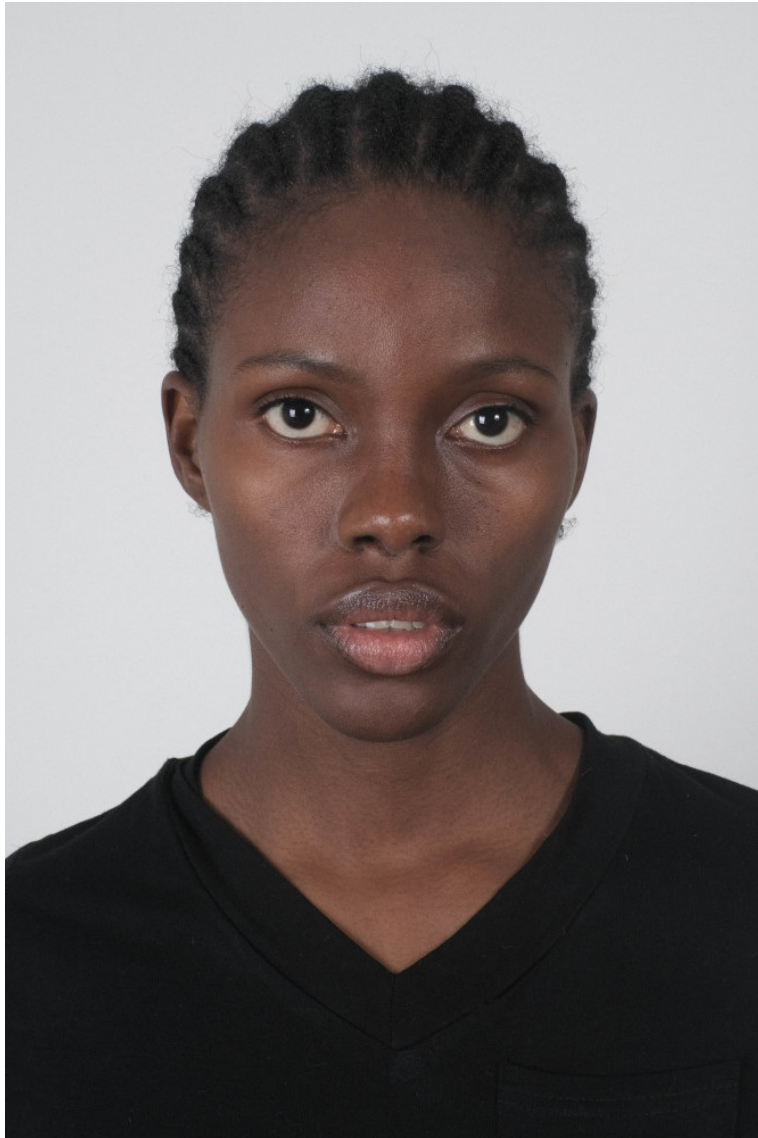

THE CLAW

[M O D E L S]

MARVELOUS MAMURO

Height: 177.5cm / 5' 10" Bust: 75cm / 29½" Waist: 63cm / 25" Hips: 89cm / 89 Shoes: 39 EU / 8 US / 6 UK

THE CLAW

[M O D E L S]

MARVELOUS MAMURO

Height: 177.5cm / 5' 10" Bust: 75cm / 29½" Waist: 63cm / 25" Hips: 89cm / 89 Shoes: 39 EU / 8 US / 6 UK