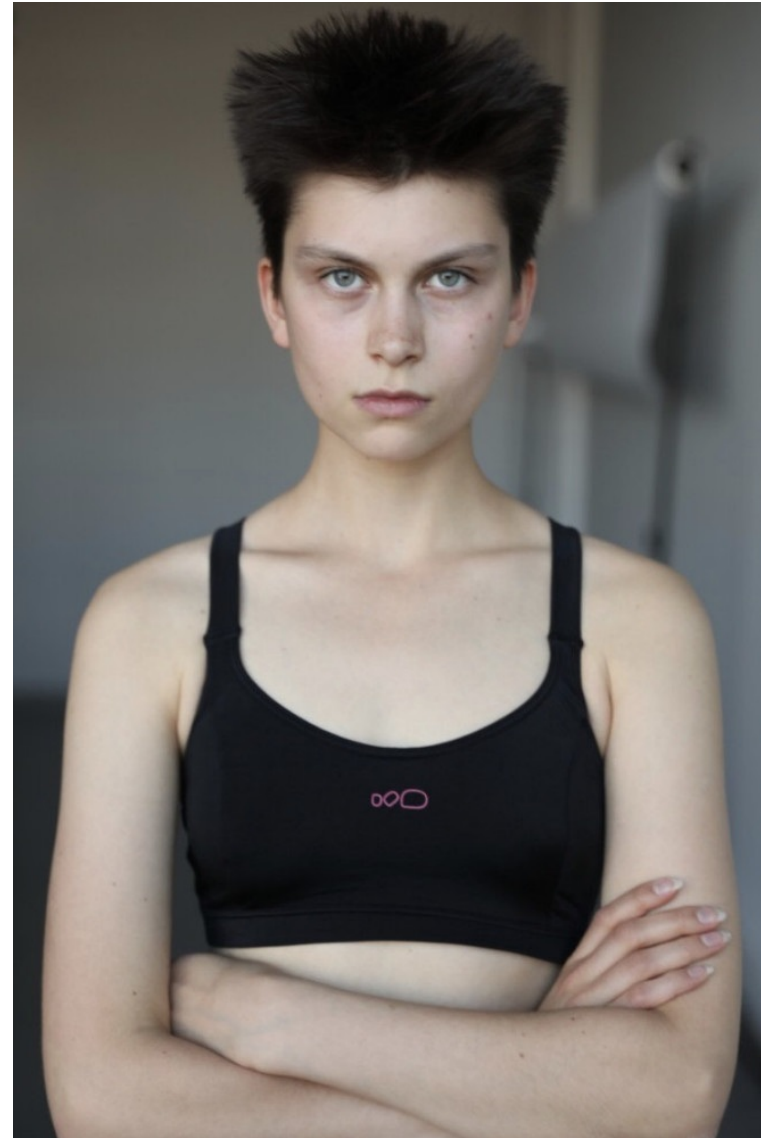

THE CLAW

[M O D E L S]

MARTHA TOLPMAN

Height: 174cm / 5' 8½" Bust: 80cm / 31½" Waist: 58cm / 23" Hips: 89cm / 89 Shoes: 41 EU / 10 US / 8 UK Hair: Black Eyes: Green

THE CLAW

[MODELS]

MARTHA TOLPMAN

Height: 174cm / 5' 8½" Bust: 80cm / 31½" Waist: 58cm / 23" Hips: 89cm / 89 Shoes: 41 EU / 10 US / 8 UK Hair: Black Eyes: Green

THE CLAW

[M O D E L S]

MARTHA TOLPMAN

Height: 174cm / 5' 8½" Bust: 80cm / 31½" Waist: 58cm / 23" Hips: 89cm / 89 Shoes: 41 EU / 10 US / 8 UK Hair: Black Eyes: Green