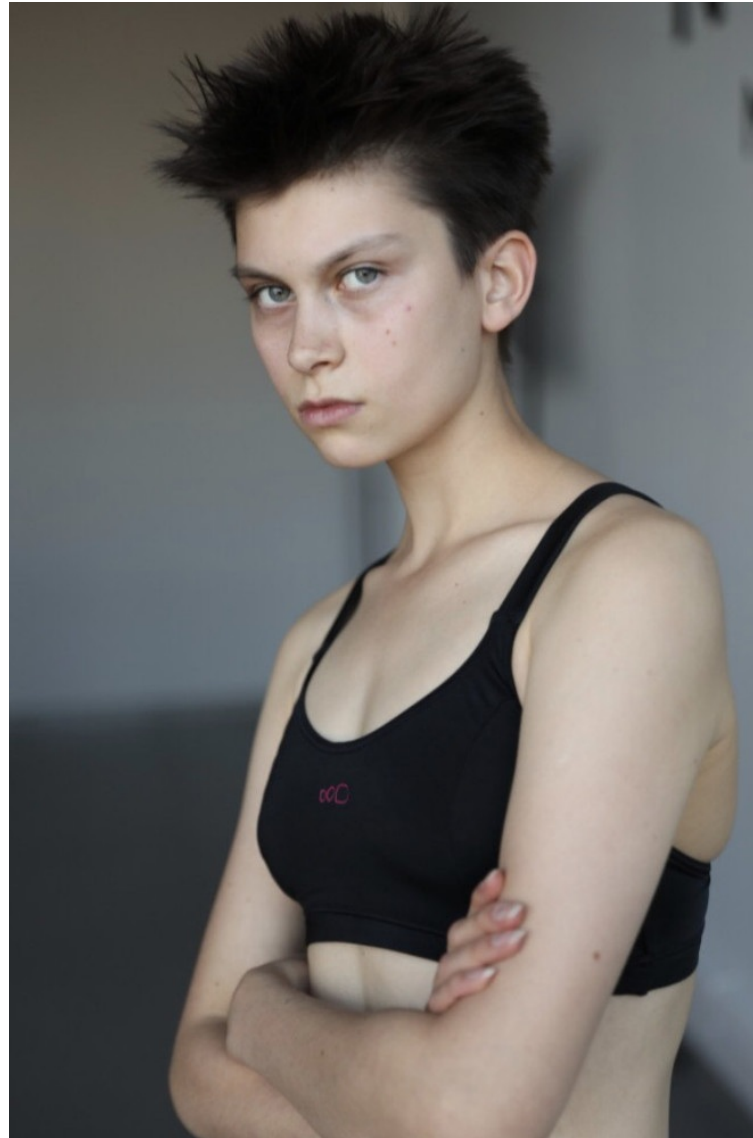

THE CLAW

[M O D E L S]

MARTHA TOLPMAN

Height: 174cm / 5' 8½" Bust: 80cm / 31½" Waist: 58cm / 23" Hips: 89cm / 89 Shoes: 41 EU / 10 US / 8 UK Hair: Black Eyes: Green

THE CLAW

[MODELS]

MARTHA TOLPMAN

Height: 174cm / 5' 8½" Bust: 80cm / 31½" Waist: 58cm / 23" Hips: 89cm / 89 Shoes: 41 EU / 10 US / 8 UK Hair: Black Eyes: Green

THE CLAW

[M O D E L S]

MARTHA TOLPMAN

Height: 174cm / 5' 8½" Bust: 80cm / 31½" Waist: 58cm / 23" Hips: 89cm / 89 Shoes: 41 EU / 10 US / 8 UK Hair: Black Eyes: Green