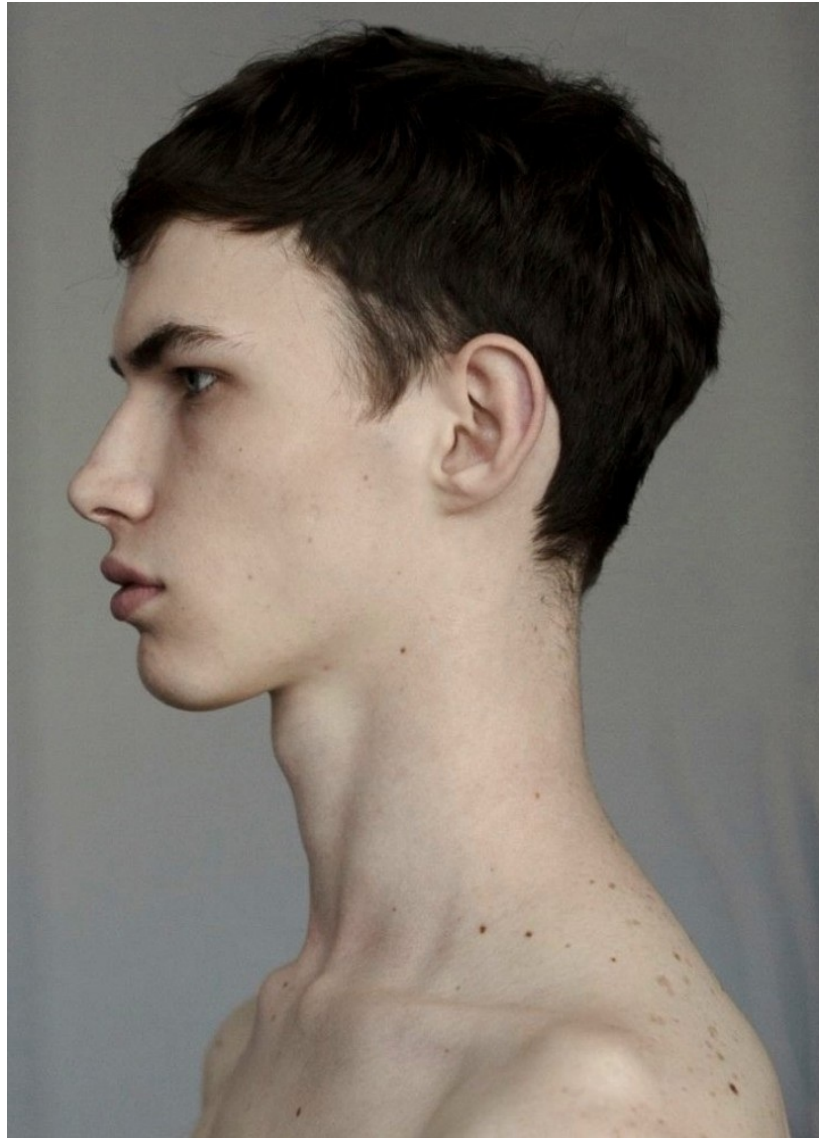

THE CLAW

[M O D E L S]

DIMA KAIDAN

Height: 186cm / 6' 1" Chest: 84cm / 33" Waist: 72cm / 28½" Hips: 92cm / 92 Shoes: 42 EU / 8½ US / 8 UK Hair: Dark blond Eyes: Brown

THE CLAW

[M O D E L S]

DIMA KAIDAN

Height: 186cm / 6' 1" Chest: 84cm / 33" Waist: 72cm / 28½" Hips: 92cm / 92 Shoes: 42 EU / 8½ US / 8 UK Hair: Dark blond Eyes: Brown

THE CLAW

[M O D E L S]

DIMA KAIDAN

Height: 186cm / 6' 1" Chest: 84cm / 33" Waist: 72cm / 28½" Hips: 92cm / 92 Shoes: 42 EU / 8½ US / 8 UK Hair: Dark blond Eyes: Brown