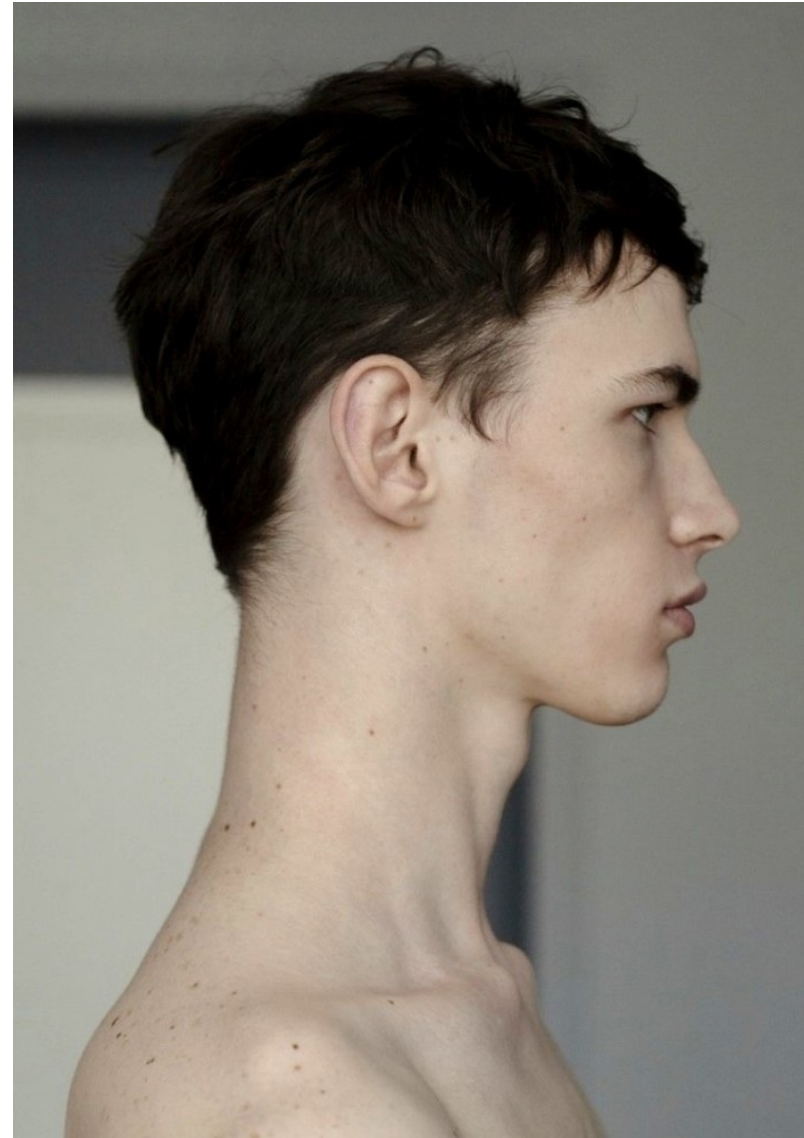

THE CLAW

[M O D E L S]

DIMA KAIDAN

Height: 186cm / 6' 1" Chest: 84cm / 33" Waist: 72cm / 28½" Hips: 92cm / 92 Shoes: 42 EU / 8½ US / 8 UK Hair: Dark blond Eyes: Brown

THE CLAW

[M O D E L S]

DIMA KAIDAN

Height: 186cm / 6' 1" Chest: 84cm / 33" Waist: 72cm / 28½" Hips: 92cm / 92 Shoes: 42 EU / 8½ US / 8 UK Hair: Dark blond Eyes: Brown

THE CLAW

[M O D E L S]

DIMA KAIDAN

Height: 186cm / 6' 1" Chest: 84cm / 33" Waist: 72cm / 28½" Hips: 92cm / 92 Shoes: 42 EU / 8½ US / 8 UK Hair: Dark blond Eyes: Brown