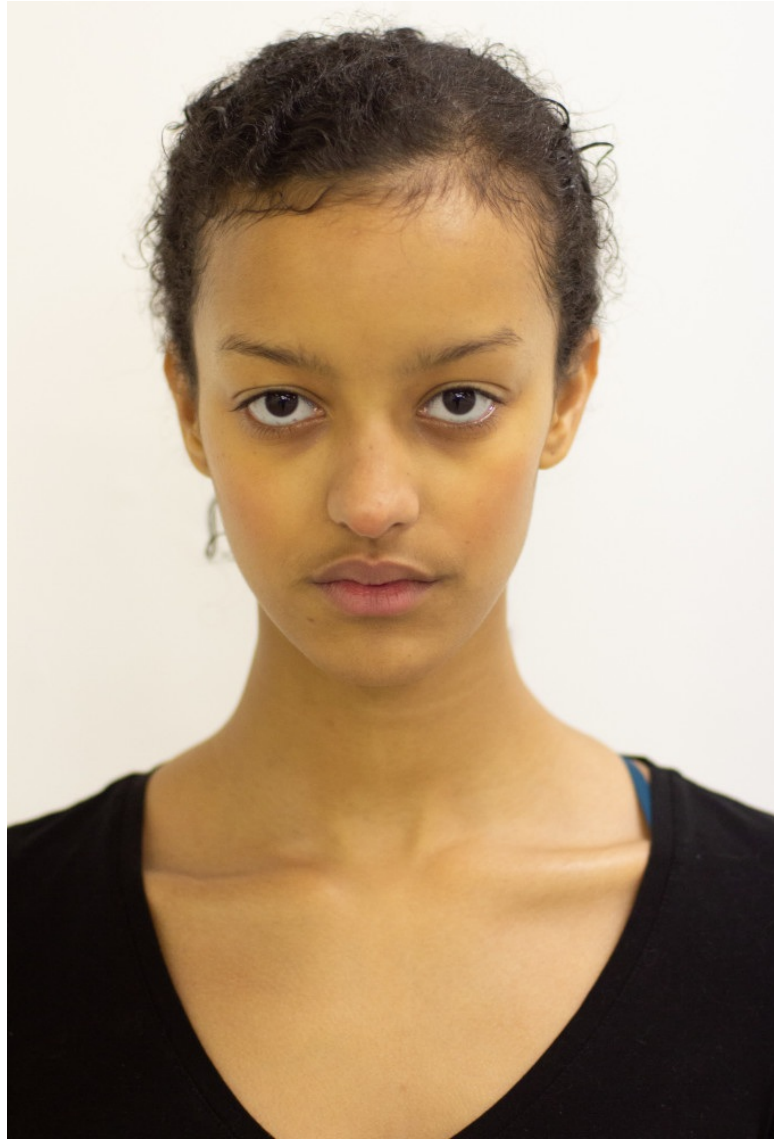

THE CLAW

[M O D E L S]

MEGAN HUGHES

Height: 174cm / 5' 8½" Bust: 81cm / 32" Waist: 66cm / 26" Hips: 91cm / 91 Shoes: 39 EU / 8 US / 6 UK

THE CLAW

[M O D E L S]

MEGAN HUGHES

Height: 174cm / 5' 8½" Bust: 81cm / 32" Waist: 66cm / 26" Hips: 91cm / 91 Shoes: 39 EU / 8 US / 6 UK

THE CLAW

[M O D E L S]

MEGAN HUGHES

Height: 174cm / 5' 8½" Bust: 81cm / 32" Waist: 66cm / 26" Hips: 91cm / 91 Shoes: 39 EU / 8 US / 6 UK

THE CLAW

[M O D E L S]

MEGAN HUGHES

Height: 174cm / 5' 8½" Bust: 81cm / 32" Waist: 66cm / 26" Hips: 91cm / 91" Shoes: 39 EU / 8 US / 6 UK